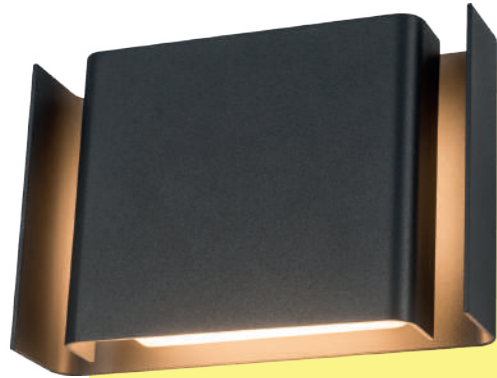

GHOST

COD. 389007

Modern design exterior wall luminaire with integrated LED, ideal for highlighting the facades of homes and businesses.

Luminaria de pared exterior de diseño moderno con LED integrado, ideal para resaltar fachadas de viviendas y comercios.

Messures / medidas

| | |
|---|---|
| Model / Modelo | Ghost |
| Power / Potencia | 14 W |
| Colour / Color | Black / Negro |
| Body material / Material del cuerpo | Cast aluminum / Aluminio fundido |
| Diffuser material / Material del difusor | Opal polycarbonate / Policarbonato opal |
| Messures / Medidas | 20 x 12 x 5 cm |
| Environment / Ambiente | Wall mounted, suitable for outdoor use / De pared, apto para intemperie |
| Installation / Instalación | Surface mount / Adosado |
| CCT | 3000°K |
| Lumens / Lúmenes | 600 Lm |
| Accessories included / Accesorios incluidos | Mounting kit and manual / Kit de instalación y manual |
| Warranty / Garantía | 1 year / 1 año |