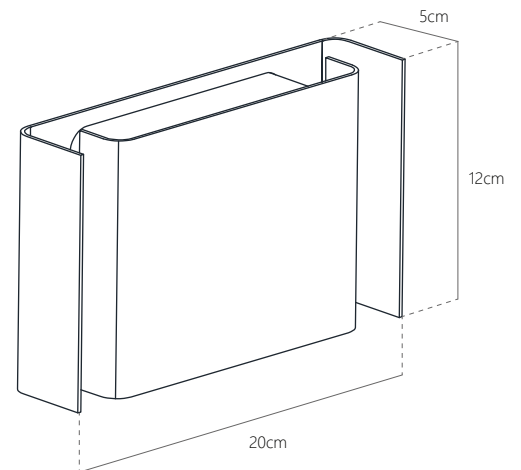

GHOST

COD. 389007

Modern design exterior wall luminaire with integrated LED, ideal for highlighting the facades of homes and businesses.

Luminaria de pared exterior de diseño moderno con LED integrado, ideal para resaltar fachadas de viviendas y comercios.

Messures / medidas

| | |
|---|---|
| Model / Modelo | Ghost |
| Power / Potencia | 14 W |
| Colour / Color | Black / Negro |
| Body material / Material del cuerpo | Cast aluminum / Aluminio fundido |
| Diffuser material / Material del difusor | Opal polycarbonate / Policarbonato opal |
| Messures / Medidas | 20 x 12 x 5 cm |
| Environment / Ambiente | Wall mounted, suitable for outdoor use / De pared, apto para intemperie |
| Installation / Instalación | Surface mount / Adosado |
| CCT | 3000°K |
| Lumens / Lúmenes | 600 Lm |
| Accessories included / Accesorios incluidos | Mounting kit and manual / Kit de instalación y manual |
| Warranty / Garantía | 1 year / 1 año |