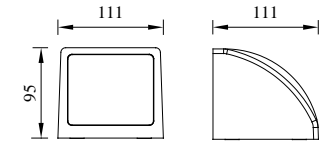

Model	LED	Power	Rated flux	Material	Diffuser	Color	Kelvin	Units	PVP
B-003056	CREE	9W	834 LM	Aluminium	Glass	■ Urban grey	3000K	18	59,97€