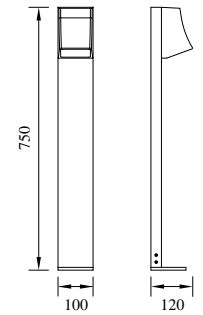

Model	LED	Power	Rated flux	Material	Diffuser	Color	Kelvin	Units	PVP
P-003337-75	CREE	9W	491 LM	Aluminium	Glass	■ Anthracite Grey	3000K	6	129,17€