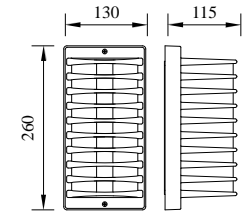

PULL

Model	LED	Power	Rated flux	Material	Diffuser	Color	Kelvin	Units	PVP
B-003087	OSRAM	8W	357 LM	Aluminium	PC	■ Anthracite Grey	3000K	12	73,49€

PULL

Model	LED	Power	Rated flux	Material	Diffuser	Color	Kelvin	Units	PVP
B-003088	OSRAM	8W	311 LM	Aluminium	PC	■ Urban grey	3000K	12	73,56€