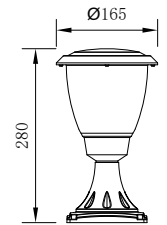

Model	LED	Power	Rated flux	Material	Diffuser	Color	Kelvin	Units	Price
P-003050S-28	OSRAM	8W	664 LM	Aluminium	PC	■ Urban grey	3000K	8	83,25€