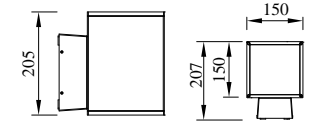

Model	LED	Power	Rated flux	Material	Diffuser	Color	Kelvin	Units	PVP
B-813491	CREE	16W	1542 LM	Aluminium	Glass	■ Anthracite Grey	3000K	4	153,03€