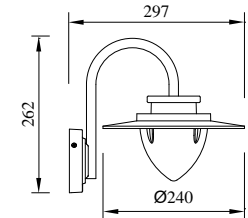

Model	LED	Power	Rated flux	Material	Diffuser	Color	Kelvin	Units	PVP
B-005083	CREE	9W	480 LM	Aluminium	PC	■ Brown	3000K	8	99,40€