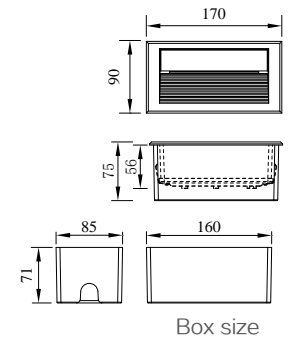

VALLE

Model	LED	Power	Rated flux	Material	Diffuser	Color	Kelvin	Units	PVP
Q-003868+B	OSRAM	7W	160 LM	Aluminium	PC	■ Anthracite Grey	3000K	20	61,26€