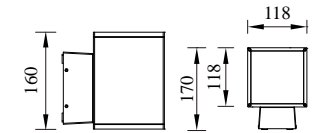

Model	LED	Power	Rated flux	Material	Diffuser	Color	Kelvin	Units	PVP
B-803481	CREE	12W	956 LM	Aluminium	Glass	■ Urban grey	3000K	8	105,10€