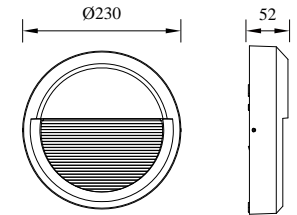

SUNSET

Model	LED	Power	Rated flux	Material	Diffuser	Color	Kelvin	Units	PVP
Q-023382	OSRAM	9W	319 LM	Aluminium	PC	■ Urban grey	3000K	10	82,97€