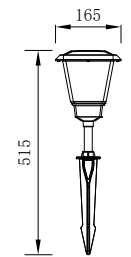

Model	LED	Power	Rated flux	Material	Diffuser	Color	Kelvin	Units	Price
C-023040S	OSRAM	6W	560 LM	Aluminium	PC	■ Urban grey	3000K	8	76,28€