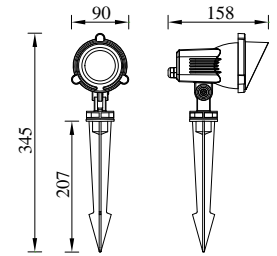

LOOK

C-003753

C-005753

Model	LED	Power	Rated flux	Material	Diffuser	Color	Kelvin	Units	PVP
C-003753	OSRAM	5W	346 LM	Aluminium	Glass	■ Urban grey	3000K	20	45,89€
C-005753	GU10			Aluminium	Glass	■ Urban grey		20	29,65€