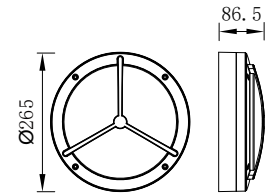

MERCEDES

Model	LED	Power	Rated flux	Material	Diffuser	Color	Kelvin	Units	PVP
B-013110M	OSRAM	16W	1054 LM	Aluminium	PC	■ Anthracite Grey	3000K	8	100,77€