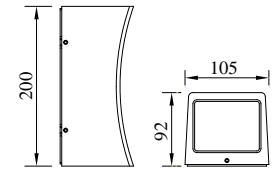

Model	LED	Power	Rated flux	Material	Diffuser	Color	Kelvin	Units	PVP
B-013026	CREE	13W	989 LM	Aluminium	Glass	■ Anthracite Grey	3000K	12	81,32€