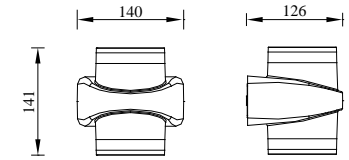

Model	LED	Power	Rated flux	Material	Diffuser	Color	Kelvin	Units	PVP
B-003037	CREE	13W	813 LM	Aluminium	Glass & PC	■ Anthracite Grey	3000K	12	83.04€