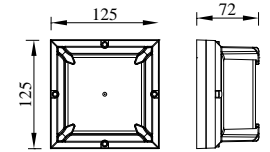

Model	LED	Power	Rated flux	Material	Diffuser	Color	Kelvin	Units	PVP
B-013156	OSRAM	6W	420 LM	Aluminium	PC	■ Urban grey	3000K	20	49,39€