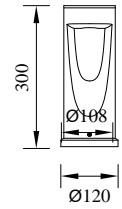

Model	LED	Power	Rated flux	Material	Diffuser	Color	Kelvin	Units	PVP
P-033231-30	CREE	13W	650 LM	Aluminium	Glass	■ Urban grey	3000K	8	97,57€