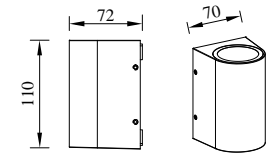

Model	LED	Power	Rated flux	Material	Diffuser	Color	Kelvin	Units	PVP
B-003332	CREE	3.5W	317 LM	Aluminium	Glass	■ Anthracite Grey	3000K	20	42,91€