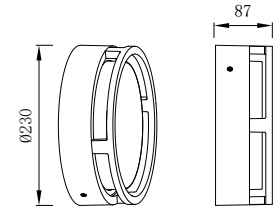

ALHAMBRA

Model	LED	Power	Rated flux	Material	Diffuser	Color	Kelvin	Units	PVP
B-023076	OSRAM	12W	850 LM	Aluminium	PC	■ Anthracite Grey	3000K	10	87,43€