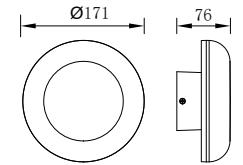

Model	LED	Power	Rated flux	Material	Diffuser	Color	Kelvin	Units	PVP
B-133243	OSRAM	7W	344 LM	Aluminium	PC	■ Anthracite Grey	3000K	12	63,14€