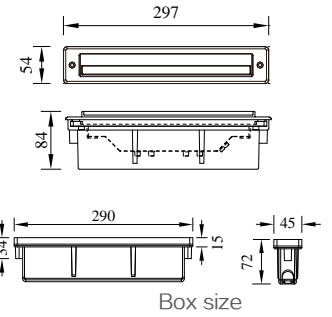

HORIZON

Model	LED	Power	Rated flux	Material	Diffuser	Color	Kelvin	Units	PVP
M-013508+B	OSRAM	5W	71 LM	Aluminium	PC	■ Urban grey	3000K	20	54,24€