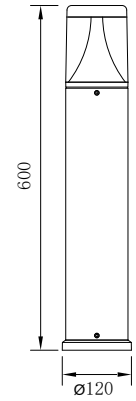

Model	LED	Power	Rated flux	Material	Diffuser	Color	Kelvin	Units	PVP
P-103235-60	OSRAM	8W	533 LM	Aluminium	PC	■ Anthracite Grey	3000K	4	152,22€