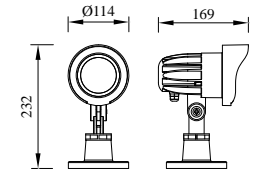

Model	LED	Power	Rated flux	Material	Diffuser	Color	Kelvin	Units	PVP
G-003729	CREE	12W	875 LM	Aluminium	Glass	■ Anthracite Grey	3000K	12	92,36€