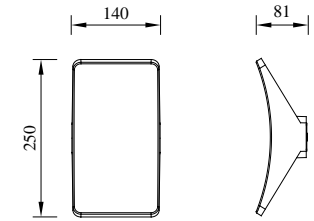

Model	LED	Power	Rated flux	Material	Diffuser	Color	Kelvin	Units	PVP
B-003058	CREE	13W	1326 LM	Aluminium	Glass	■ Urban grey	3000K	10	91,83€