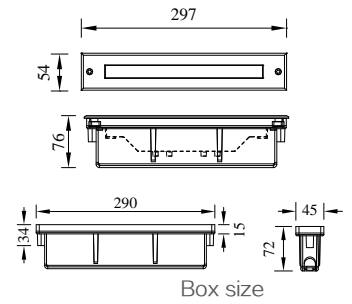

HORIZON

Box size

Model	LED	Power	Rated flux	Material	Diffuser	Color	Kelvin	Units	PVP
M-023508+B	OSRAM	5W	123 LM	Aluminium	PC	■ Anthracite Grey	3000K	20	54,24€

HORIZON

Model	LED	Power	Rated flux	Material	Diffuser	Color	Kelvin	Units	PVP
M-033508+B	OSRAM	5W	150 LM	Aluminium	PC	■ Anthracite Grey	3000K	20	54,24€