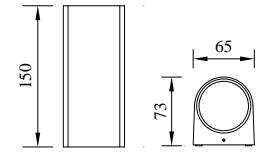

Model	LED	Power	Rated flux	Material	Diffuser	Color	Kelvin	Units	PVP
B-003336	CREE	6W	634 LM	Aluminium	Glass	■ Urban grey	3000K	20	48,96€