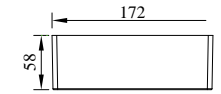

STEP

Box size

Model	LED	Power	Rated flux	Material	Diffuser	Color	Kelvin	Units	PVP
M-003524+B	OSRAM	3.5W	13 LM	Aluminium	Glass	■ Anthracite Grey	3000K	20	53,42€