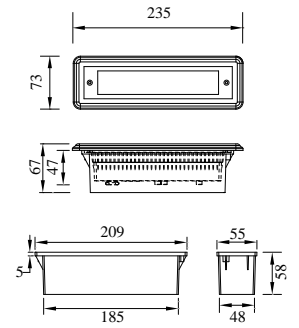

MALTA

Box size

Model	LED	Power	Rated flux	Material	Diffuser	Color	Kelvin	Units	PVP
Q-003861+B	OSRAM	6W	230 LM	Aluminium	PC	■ Anthracite Grey	3000K	20	73,84€