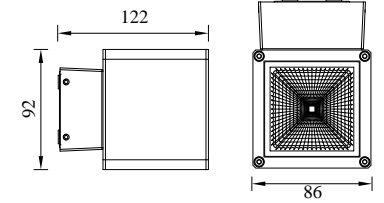

TOWER

Model	LED	Power	Rated flux	Material	Diffuser	Color	Kelvin	Units	PVP
B-113474	CREE	7W	595 LM	Aluminium	Glass	■ Urban grey	3000K	16	62,96€