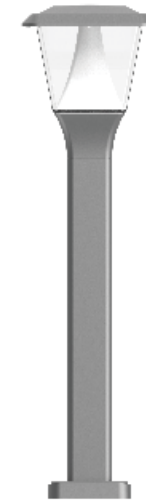

Model	LED	Power	Rated flux	Material	Diffuser	Color	Kelvin	Units	PVP
P-003040S-60	OSRAM	8W	708 LM	Aluminium	PC	■ Urban grey	3000K	4	98,79€