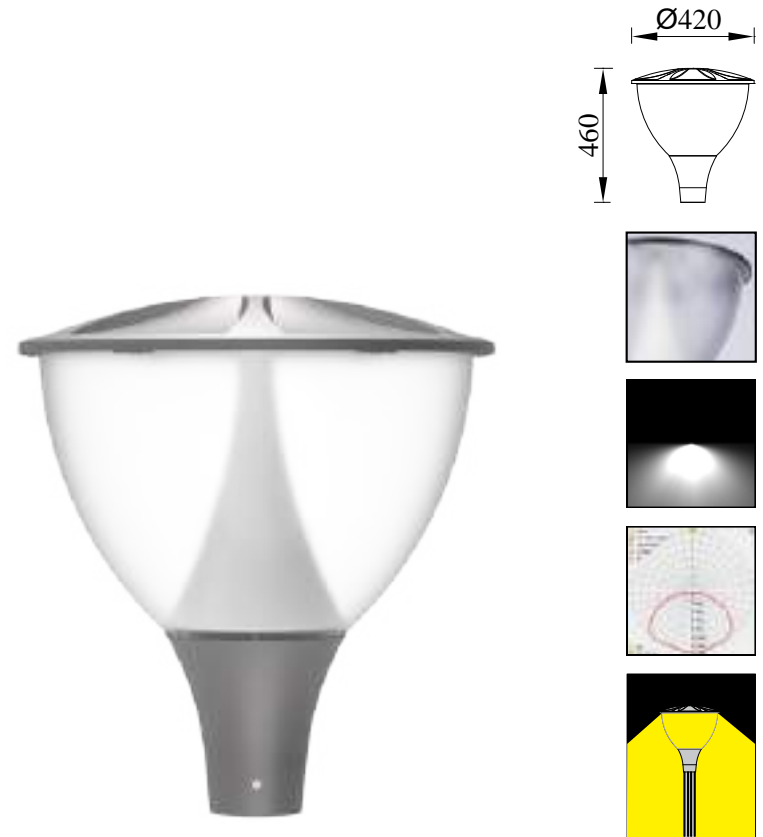

DORIO

Model	Lampholder	Material	Diffuser	Color	Units	PVP
T-007050-3	E27	Aluminium	PC	■ Urban grey	1	373,36€

STREET LIGHT

INKA

Model	LED	Power	Rated flux	Material	Diffuser	Color	Kelvin	Units	PVP
T-005009-48W	OSRAM	48W	5380 LM	Aluminium	PC	■ Anthracite Grey	3000K	1	522,07€