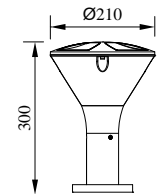

Model	Lampholder	Material	Diffuser	Color	Units	PVP
P-817214-30	E27	Aluminium	PC	■ Urban grey	8	61,42€