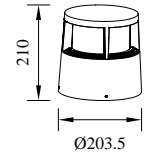

ALEXANDRIA

Model	LED	Power	Rated flux	Material	Diffuser	Color	Kelvin	Units	PVP
P-023280	CREE	13W	268 LM	Aluminium	PC	■ Urban grey	3000K	8	139,86€