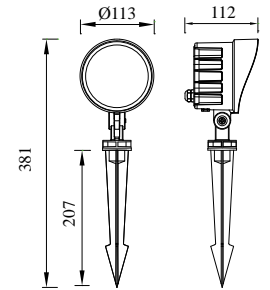

Model	LED	Power	Rated flux	Material	Diffuser	Color	Kelvin	Units	PVP
C-003755S	SEOUL	14W	1353 LM	Aluminium	Glass	Urban grey	3000K	12	88,22€