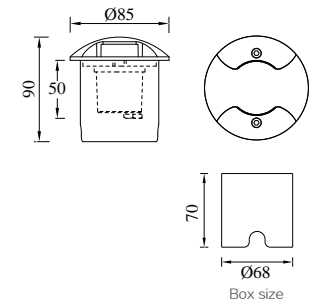

URBAN

Model	LED	Power	Rated flux	Material	Diffuser	Color	Kelvin	Units	PVP
M-013582+B	OSRAM	3W	72 LM	Aluminium	PC	■ Urban grey	3000K	40	31,77€