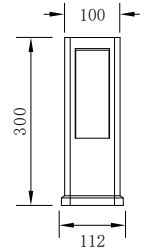

Model	LED	Power	Rated flux	Material	Diffuser	Color	Kelvin	Units	PVP
P-113104-30	CREE	6W	450 LM	Aluminium	Glass	■ Urban grey	3000K	8	91,90€