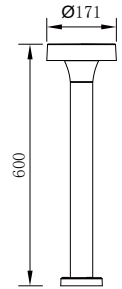

Model	LED	Power	Rated flux	Material	Diffuser	Color	Kelvin	Units	PVP
P-023243-60	OSRAM	12W	585 LM	Aluminium	PC	■ Anthracite Grey	3000K	4	127,02€