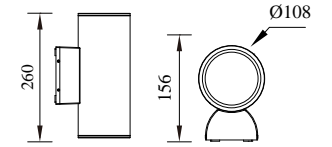

Model	LED	Power	Rated flux	Material	Diffuser	Color	Kelvin	Units	PVP
B-803093	CREE	28W	1998 LM	Aluminium	Glass	■ Anthracite Grey	3000K	8	160,11€