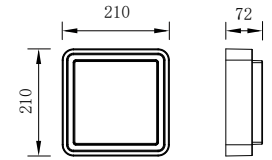

Model	LED	Power	Rated flux	Material	Diffuser	Color	Kelvin	Units	PVP
B-003081	OSRAM	12W	921 LM	Aluminium	PC	■ Anthracite Grey	3000K	10	86,57€