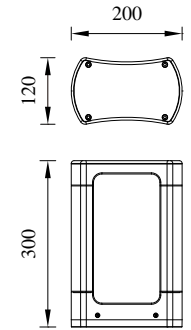

WINDOWS

Model	LED	Power	Rated flux	Material	Diffuser	Color	Kelvin	Units	PVP
P-003121-30	CREE	9W	359 LM	Aluminium	Glass	■ Urban grey	3000K	6	132,93€