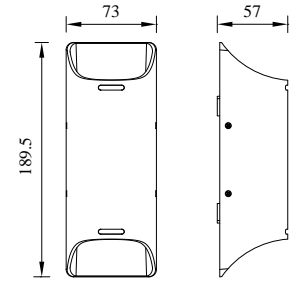

VENICE

Model	LED	Power	Rated flux	Material	Diffuser	Color	Kelvin	Units	PVP
B-003063	CREE	6W	359 LM	Aluminium	Glass	■ Urban grey	3000K	20	45,87