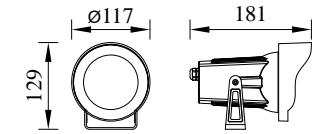

Model	LED	Power	Rated flux	Material	Diffuser	Color	Kelvin	Units	PVP
G-013363	OSRAM	7W	558 LM	Aluminium	Glass	■ Anthracite Grey	3000K	16	62,34€