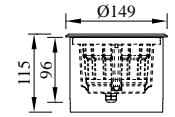

NIZA

Box size

Model	LED	Power	Rated flux	Material	Diffuser	Color	Kelvin	Units	PVP
M-003866+B	CREE	7W	533 LM	Aluminium Stainless steel	Glass	■ Urban grey	3000K	12	73,49€

NIZA

Box size

Model	LED	Power	Rated flux	Material	Diffuser	Color	Kelvin	Units	PVP
M-013523+B	CREE	9W	598 LM	Aluminium Stainless steel	Glass	■ Anthracite Grey	3000K	8	117,87€