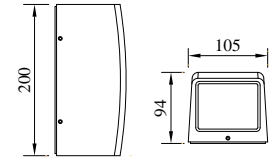

CARDINAL

8 436622 890224

Model	LED	Power	Rated flux	Material	Diffuser	Color	Kelvin	Units	PVP
B-003034	OSRAM	5W	46 LM	Aluminium	Glass	■ Urban grey	3000K	20	59,98€

TROPIC

Model	LED	Power	Rated flux	Material	Diffuser	Color	Kelvin	Units	PVP
B-003025	CREE	13W	221 LM	Aluminium	Glass	■ Urban grey	3000K	12	77,04€