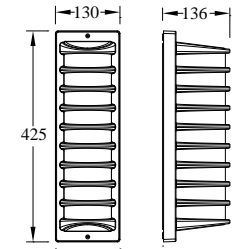

Model	LED	Power	Rated flux	Material	Diffuser	Color	Kelvin	Units	PVP
B-003088L	OSRAM	16W	617 LM	Aluminium	PC	■ Urban grey	3000K	8	92,06€