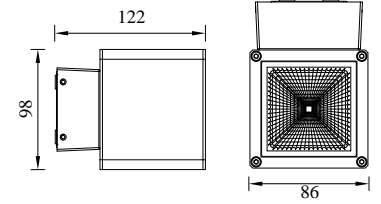

TOWER

Model	LED	Power	Rated flux	Material	Diffuser	Color	Kelvin	Units	PVP
B-103474	CREE	8W	925 LM	Aluminium	Glass	■ Urban grey	3000K	16	77,00€