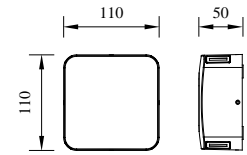

CARDINAL

8 436622 890224