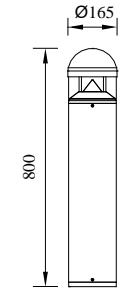

Model	LED	Power	Rated flux	Material	Diffuser	Color	Kelvin	Units	PVP
P-003236RH-80	CREE	8W	544 LM	Aluminium	PC	■ Urban grey	3000K	4	198,09€