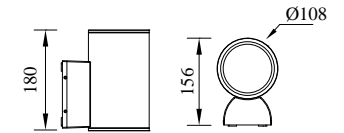

Model	LED	Power	Rated flux	Material	Diffuser	Color	Kelvin	Units	PVP
B-803073	CREE	13W	998 LM	Aluminium	Glass	■ Anthracite Grey	3000K	12	104,21€