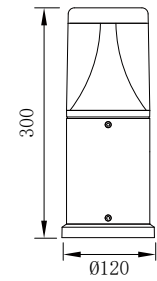

Model	LED	Power	Rated flux	Material	Diffuser	Color	Kelvin	Units	PVP
P-103235-30	OSRAM	8W	533 LM	Aluminium	PC	■ Anthracite Grey	3000K	8	125,58€