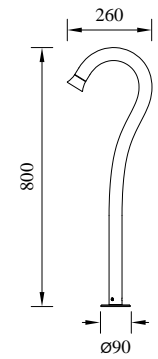

Model	LED	Power	Rated flux	Material	Diffuser	Color	Kelvin	Units	PVP
P-003246-80	CREE	6W	244 LM	Aluminium	PC	■ Urban grey	3000K	8	99,78€