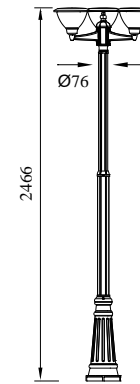

Model	Lampholder	Material	Diffuser	Color	Units	PVP
T-007050-3	E27	Aluminium	PC	■ Urban grey	1	373,36€