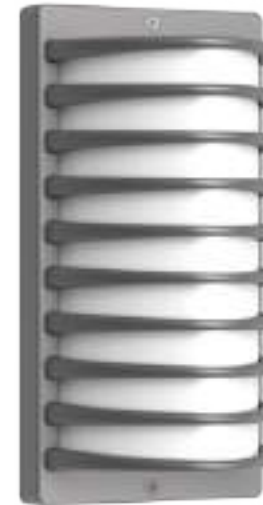

PULL

Model	LED	Power	Rated flux	Material	Diffuser	Color	Kelvin	Units	PVP
B-003087	OSRAM	8W	357 LM	Aluminium	PC	■ Anthracite Grey	3000K	12	73,49€

PULL

Model	LED	Power	Rated flux	Material	Diffuser	Color	Kelvin	Units	PVP
B-003088	OSRAM	8W	311 LM	Aluminium	PC	■ Urban grey	3000K	12	73,56€