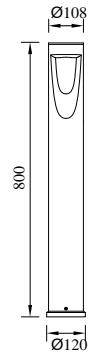

Model	LED	Power	Rated flux	Material	Diffuser	Color	Kelvin	Units	PVP
P-033231-80	CREE	13W	650 LM	Aluminium	Glass	■ Anthracite Grey	3000K	4	149,40€