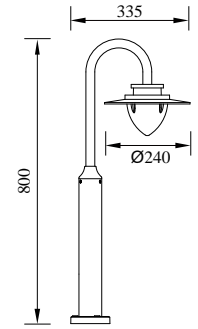

CALAIS

Model	LED	Power	Rated flux	Material	Diffuser	Color	Kelvin	Units	PVP
P-005083	CREE	9W	434 LM	Aluminium	PC	■ Brown	3000K	4	136,35€