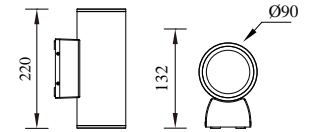

FOX

Model	LED	Power	Rated flux	Material	Diffuser	Color	Kelvin	Units	PVP
B-803072	CREE	9W	595 LM	Aluminium	Glass	■ Urban grey	3000K	12	77,03€

FOX

Model	LED	Power	Rated flux	Material	Diffuser	Color	Kelvin	Units	PVP
B-803092	CREE	13W	1191 LM	Aluminium	Glass	■ Matt Black	3000K	10	119,88€