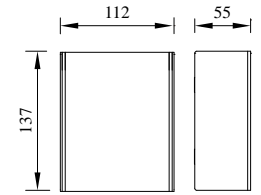

ZEROUNO

Model	LED	Power	Rated flux	Material	Diffuser	Color	Kelvin	Units	PVP
B-003326	OSRAM	9W	831 LM	Aluminium	Glass	■ Urban grey	3000K	20	66,10€