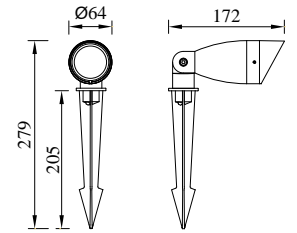

PATH

C-003731

C-005730

Model	LED	Power	Rated flux	Material	Diffuser	Color	Kelvin	Units	PVP
C-003731	OSRAM	5W	346 LM	Aluminium	Glass	■ Urban grey	3000K	20	51,80€
C-005730	GU10			Aluminium	Glass	■ Urban grey		20	34,55€