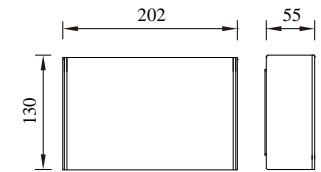

ZEROUNO

Model	LED	Power	Rated flux	Material	Diffuser	Color	Kelvin	Units	PVP
B-003328	OSRAM	17W	1663 LM	Aluminium	Glass	■ Urban grey	3000K	12	88,17€