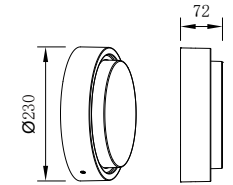

Model	LED	Power	Rated flux	Material	Diffuser	Color	Kelvin	Units	PVP
B-003076	OSRAM	12W	879 LM	Aluminium	PC	■ Anthracite Grey	3000K	10	86,89€