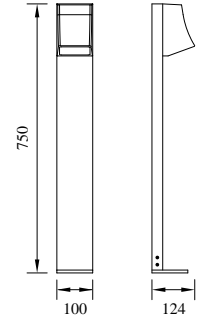

Model	LED	Power	Rated flux	Material	Diffuser	Color	Kelvin	Units	PVP
P-003338-75	CREE	9W	491 LM	Aluminium	Glass	■ Anthracite Grey	3000K	6	129,17€