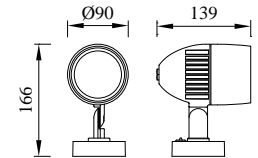

Model	LED	Power	Rated flux	Material	Diffuser	Color	Kelvin	Units	PVP
G-003727DZ	CREE	8W	584 LM	Aluminium	Glass	■ Urban grey	3000K	10	76,10€