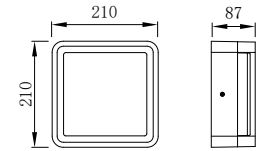

ALHAMBRA

Model	LED	Power	Rated flux	Material	Diffuser	Color	Kelvin	Units	PVP
B-023081	OSRAM	12W	850 LM	Aluminium	PC	■ Anthracite Grey	3000K	10	86,99€