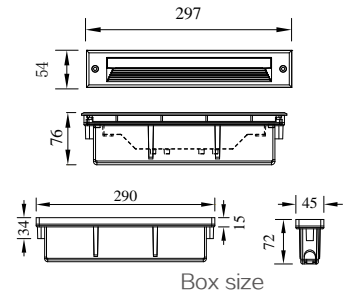

HORIZON

Box size

Model	LED	Power	Rated flux	Material	Diffuser	Color	Kelvin	Units	PVP
M-023508+B	OSRAM	5W	123 LM	Aluminium	PC	■ Anthracite Grey	3000K	20	54,24€

HORIZON

Model	LED	Power	Rated flux	Material	Diffuser	Color	Kelvin	Units	PVP
M-033508+B	OSRAM	5W	150 LM	Aluminium	PC	■ Anthracite Grey	3000K	20	54,24€