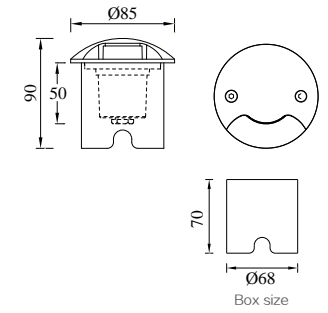

URBAN

Model	LED	Power	Rated flux	Material	Diffuser	Color	Kelvin	Units	PVP
M-003582+B	CREE	2.5W	43 LM	Aluminium	PC	■ Urban grey	3000K	40	31,71