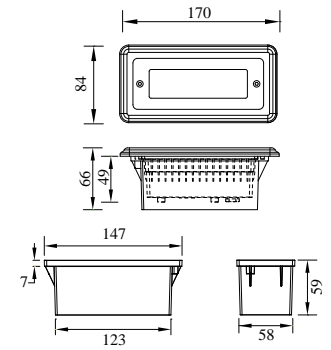

MALTA

Box size

Model	LED	Power	Rated flux	Material	Diffuser	Color	Kelvin	Units	PVP
Q-003861+B	OSRAM	6W	230 LM	Aluminium	PC	■ Anthracite Grey	3000K	20	73,84€

MALTA

Box size

Model	LED	Power	Rated flux	Material	Diffuser	Color	Kelvin	Units	PVP
Q-003862+B	OSRAM	4W	144 LM	Aluminium	PC	■ Anthracite Grey	3000K	20	66,28€