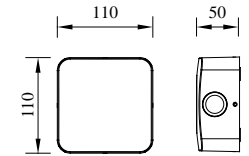

CARDINAL

Model	LED	Power	Rated flux	Material	Diffuser	Color	Kelvin	Units	PVP
B-003033	Lumileds	4.5W	250 LM	Aluminium	Glass	■ Urban grey	3000K	20	49,37€