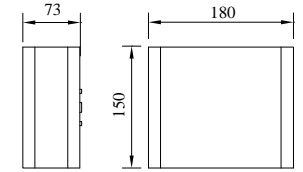

ZEROUNO

Various Luminous Angles
Up & down adjustable various light effect.
brings the diversified light
users can adjust different light effect as desire.