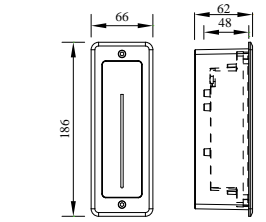

STEP

Model	LED	Power	Rated flux	Material	Diffuser	Color	Kelvin	Units	PVP
M-003524+B	OSRAM	3.5W	13 LM	Aluminium	Glass	■ Anthracite Grey	3000K	20	53,42€