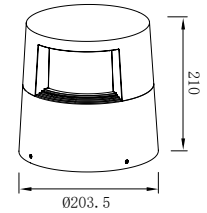

ALEXANDRIA

Model	LED	Power	Rated flux	Material	Diffuser	Color	Kelvin	Units	PVP
P-023279	CREE	13W	254 LM	Aluminium	PC	■ Urban grey	3000K	8	139,86€