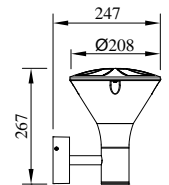

Model	Lampholder	Material	Diffuser	Color	Units	PVP
B-807214W	E27	Aluminium	PC	■ Urban grey	4	75,08€