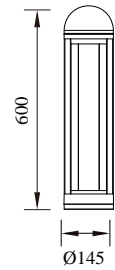

Model	LED	Power	Rated flux	Material	Diffuser	Color	Kelvin	Units	PVP
P-023103RH-60	CREE	9W	483 LM	Aluminium	Glass	■ Urban grey	3000K	4	140,47€