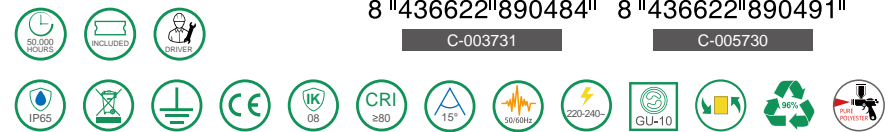

LUGANO

Model	LED	Power	Rated flux	Material	Diffuser	Color	Kelvin	Units	PVP
G-003727DZ	CREE	8W	584 LM	Aluminium	Glass	■ Urban grey	3000K	10	76,10€

PATH

C-003731

C-005730

Model	LED	Power	Rated flux	Material	Diffuser	Color	Kelvin	Units	PVP
C-003731	OSRAM	5W	346 LM	Aluminium	Glass	■ Urban grey	3000K	20	51,80€
C-005730	GU10			Aluminium	Glass	■ Urban grey		20	34,55€