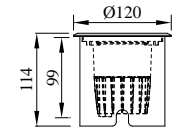

NIZA

Box size

Model	LED	Power	Rated flux	Material	Diffuser	Color	Kelvin	Units	PVP
M-003866+B	CREE	7W	533 LM	Aluminium Stainless steel	Glass	■ Urban grey	3000K	12	73,49€