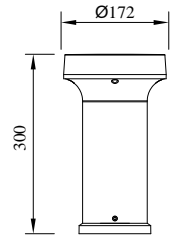

Model	LED	Power	Rated flux	Material	Diffuser	Color	Kelvin	Units	PVP
P-123243-30	OSRAM	13W	752 LM	Aluminium	PC	■ Urban grey	3000K	8	97,82€