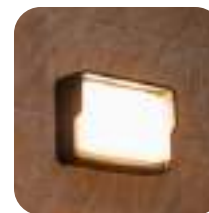

Model	LED	Power	Rated flux	Material	Diffuser	Color	Kelvin	Units	PVP
B-003066	OSRAM	12W	973 LM	Aluminium	PC	■ Urban grey	3000K	10	93,82€