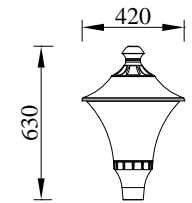

Model	LED	Power	Rated flux	Material	Diffuser	Color	Kelvin	Units	PVP
T-005008-48W	OSRAM	48W	4647 LM	Aluminium	PC	■ Anthracite Grey	3000K	1	539,88€