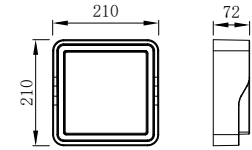

Model	LED	Power	Rated flux	Material	Diffuser	Color	Kelvin	Units	PVP
B-003082	OSRAM	12W	864 LM	Aluminium	PC	■ Anthracite Grey	3000K	10	90,94€