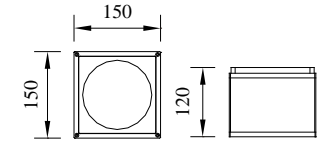

Model	LED	Power	Rated flux	Material	Diffuser	Color	Kelvin	Units	PVP
B-033491	CREE	13W	1045 LM	Aluminium	Glass	■ Anthracite Grey	3000K	8	117,97€