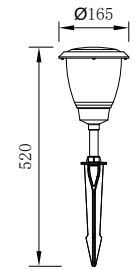

Model	LED	Power	Rated flux	Material	Diffuser	Color	Kelvin	Units	PVP
C-023050S	OSRAM	6W	413 LM	Aluminium	PC	■ Urban grey	3000K	8	76,34€