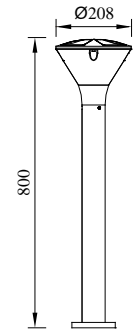

Model	Lampholder	Material	Diffuser	Color	Units	PVP
P-817214-80	E27	Aluminium	PC	■ Urban grey	4	96,56€