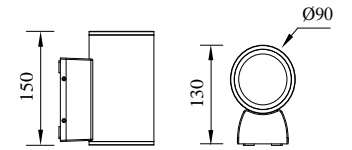

Model	LED	Power	Rated flux	Material	Diffuser	Color	Kelvin	Units	PVP
B-803072	CREE	9W	595 LM	Aluminium	Glass	■ Urban grey	3000K	12	77,03€