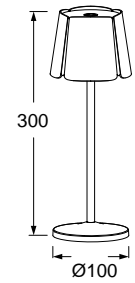

Model	LED	Power	Rated flux	Material	Diffuser	Color	Kelvin	Units	PVP
TD-023008	OSRAM	3W	106 LM	Aluminium	PC	■ Shining Silver ■ Shining Golden ■ Rust	3000K	8	79,05€