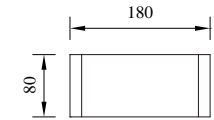

ZEROUNO

Model	LED	Power	Rated flux	Material	Diffuser	Color	Kelvin	Units	PVP
B-003098	CREE	13W	663 LM	Aluminium	Glass	■ Anthracite Grey	3000K	16	73,44€