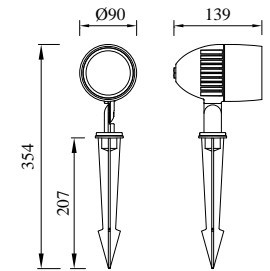

LUGANO

Model	LED	Power	Rated flux	Material	Diffuser	Color	Kelvin	Units	PVP
C-003727	CREE	8W	584 LM	Aluminium	Glass	■ Urban grey	3000K	10	70,62€