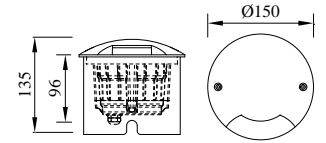

MIJAS

Box size

Model	LED	Power	Rated flux	Material	Diffuser	Color	Kelvin	Units	PVP
M-113526+B	CREE	5W	30 LM	Aluminium	PC	■ Anthracite Grey	3000K	8	88,14€

MIJAS

Box size

Model	LED	Power	Rated flux	Material	Diffuser	Color	Kelvin	Units	PVP
M-123526+B	CREE	6W	42 LM	Aluminium	PC	■ Anthracite Grey	3000K	8	95,35€