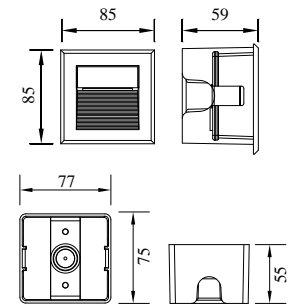

VALLE

Box size

Model	LED	Power	Rated flux	Material	Diffuser	Color	Kelvin	Units	PVP
Q-013865+B	OSRAM	2.5W	53 LM	Aluminium	PC	■ Urban grey	3000K	40	28,20€