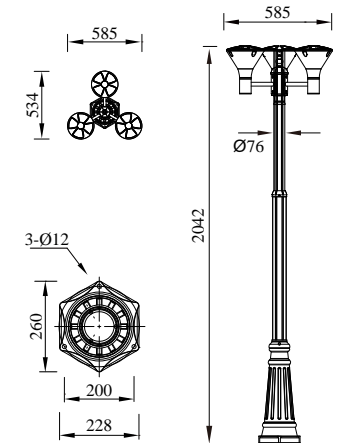

LAGOS

Model	Lampholder	Material	Diffuser	Color	Units	PVP
T-007214-3	E27	Aluminium	PC	■ Urban grey	1	373,89€