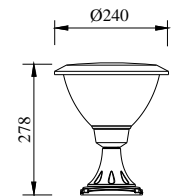

Model	Lampholder	Material	Diffuser	Color	Units	PVP
P-007050	E27	Aluminium	PC	■ Urban grey	8	61,36€