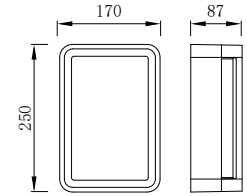

ALHAMBRA

Model	LED	Power	Rated flux	Material	Diffuser	Color	Kelvin	Units	PVP
B-023065	OSRAM	12W	850 LM	Aluminium	PC	■ Anthracite Grey	3000K	10	87,01€