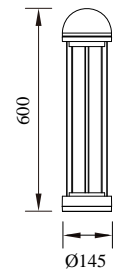

IBERLAMP

LAWN LIGHT

GATE

Model	LED	Power	Rated flux	Material	Diffuser	Color	Kelvin	Units	PVP
P-003103RH-60	CREE	9W	359 LM	Aluminium	Glass	■ Anthracite Grey	3000K	4	154,94€

GATE

Model	LED	Power	Rated flux	Material	Diffuser	Color	Kelvin	Units	PVP
P-013103RH-60	CREE	9W	550 LM	Aluminium	Glass	■ Urban grey	3000K	4	140,47€