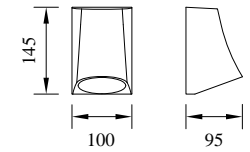

Model	LED	Power	Rated flux	Material	Diffuser	Color	Kelvin	Units	PVP
B-003338	CREE	9W	580 LM	Aluminium	Glass	■ Anthracite Grey	3000K	18	58,70€