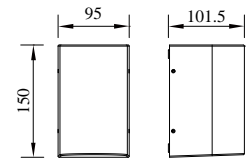

Model	LED	Power	Rated flux	Material	Diffuser	Color	Kelvin	Units	PVP
B-003335	CREE	9W	550 LM	Aluminium	Glass	■ Urban grey	3000K	16	62,98€