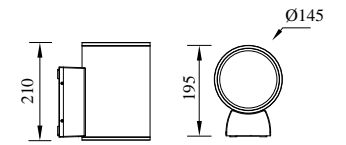

Model	LED	Power	Rated flux	Material	Diffuser	Color	Kelvin	Units	PVP
B-813074	CREE	21W	1653 LM	Aluminium	Glass	■ Anthracite Grey	3000K	6	167,95€