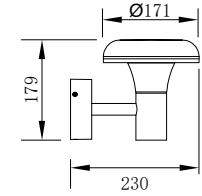

Model	LED	Power	Rated flux	Material	Diffuser	Color	Kelvin	Units	PVP
B-033243	OSRAM	12W	488 LM	Aluminium	PC	■ Anthracite Grey	3000K	8	94,25€