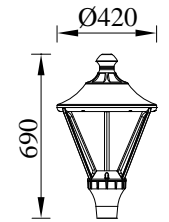

Model	LED	Power	Rated flux	Material	Diffuser	Color	Kelvin	Units	PVP
T-005016-48W	OSRAM	48W	4252 LM	Aluminium	PC	■ Anthracite Grey	3000K	1	579,72€