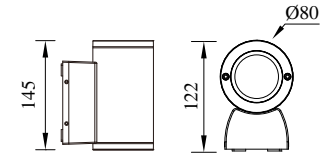

Model	LED	Power	Rated flux	Material	Diffuser	Color	Kelvin	Units	PVP
B-003045	CREE	7W	490 LM	Aluminium	Glass	■ Urban grey	3000K	16	62,98€