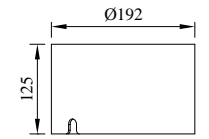

NIZA

Box size

*Opal PC

Model	LED	Power	Rated flux	Material	Diffuser	Color	Kelvin	Units	PVP
M-023523+B	CREE	8W	625 LM	Aluminium Stainless steel	Glass	■ Anthracite Grey	3000K	8	130,83€

NIZA

Box size

Model	LED	Power	Rated flux	Material	Diffuser	Color	Kelvin	Units	PVP
M-013525+B	CREE	17W	1299 LM	Aluminium Stainless steel	Glass	■ Anthracite Grey	3000K	4	174,84€