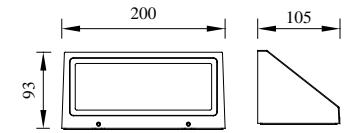

Model	LED	Power	Rated flux	Material	Diffuser	Color	Kelvin	Units	PVP
B-003054	OSRAM	9W	896 LM	Aluminium	Glass	■ Anthracite Grey	3000K	12	74,05€