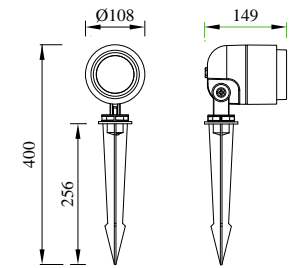

Model	LED	Power	Rated flux	Material	Diffuser	Color	Kelvin	Units	PVP
C-003723	CREE	12W	941 LM	Aluminium	Glass	■ Anthracite Grey	3000K	12	81,36€