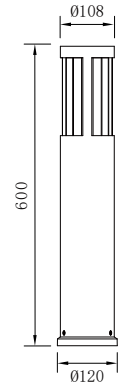

Model	LED	Power	Rated flux	Material	Diffuser	Color	Kelvin	Units	PVP
P-153102-60	CREE	6W	389 LM	Aluminium	Glass	■ Urban grey	3000K	4	110,83€