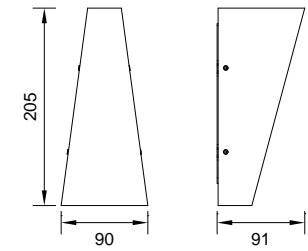

AZTECA

Model	LED	Power	Rated flux	Material	Diffuser	Color	Kelvin	Units	PVP
B-004835	OSRAM	6W	111 LM	Aluminium	Glass	■ Urban grey	3000K	16	69,13€