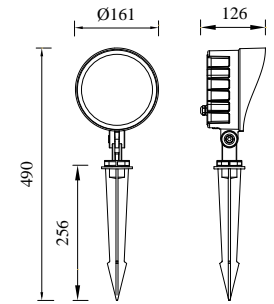

Model	LED	Power	Rated flux	Material	Diffuser	Color	Kelvin	Units	PVP
C-003755L	SEOUL	24W	2234 LM	Aluminium	Glass	■ Urban grey	3000K	12	113,16€