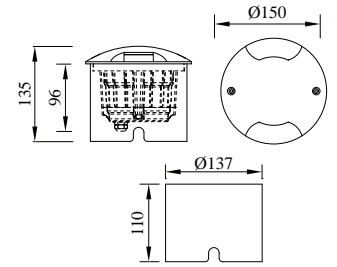

MIJAS

Box size

Model	LED	Power	Rated flux	Material	Diffuser	Color	Kelvin	Units	PVP
M-113526+B	CREE	5W	30 LM	Aluminium	PC	■ Anthracite Grey	3000K	8	88,14€

MIJAS

Box size

Model	LED	Power	Rated flux	Material	Diffuser	Color	Kelvin	Units	PVP
M-123526+B	CREE	6W	42 LM	Aluminium	PC	■ Anthracite Grey	3000K	8	95,35€