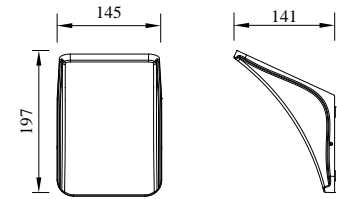

Model	LED	Power	Rated flux	Material	Diffuser	Color	Kelvin	Units	PVP
B-003067	CREE	13W	1033 LM	Aluminium	Glass	■ Urban grey	3000K	12	91,81€