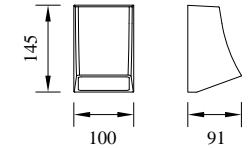

PHARE

Model	LED	Power	Rated flux	Material	Diffuser	Color	Kelvin	Units	PVP
P-123104-60	CREE	6W	450 LM	Aluminium	Glass	■ Urban grey	3000K	4	113,01€

IBERLAMP

GARDEN LIGHT

SLIDE

Model	LED	Power	Rated flux	Material	Diffuser	Color	Kelvin	Units	PVP
B-003337	CREE	9W	533 LM	Aluminium	Glass	■ Anthracite Grey	3000K	18	58,70€