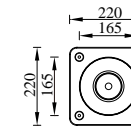

Model	LED	Power	Rated flux	Material	Diffuser	Color	Kelvin	Units	PVP
T-025021-48W	OSRAM	48W	4087 LM	Aluminium	PC	■ Anthracite Grey	3000K	1	1119,39€