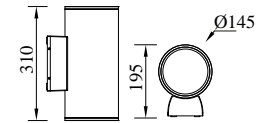

Model	LED	Power	Rated flux	Material	Diffuser	Color	Kelvin	Units	PVP
B-813094	CREE	30W	2191 LM	Aluminium	Glass	■ Urban grey	3000K	4	196,77€