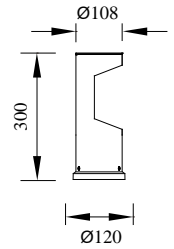

8 436622 890590