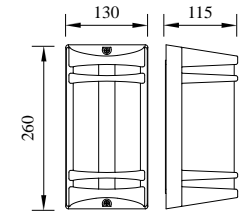

Model	LED	Power	Rated flux	Material	Diffuser	Color	Kelvin	Units	PVP
B-003087	OSRAM	8W	357 LM	Aluminium	PC	■ Anthracite Grey	3000K	12	73,49€