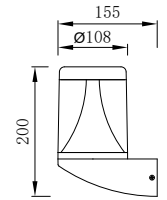

Model	LED	Power	Rated flux	Material	Diffuser	Color	Kelvin	Units	PVP
B-103235	OSRAM	8W	448 LM	Aluminium	PC	■ Anthracite Grey	3000K	12	104,38€