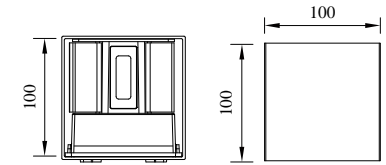

KUBE

Various Luminous Angles
Up & down adjustable various light effect.
brings the diversified light
users can adjust different light effect as desire.