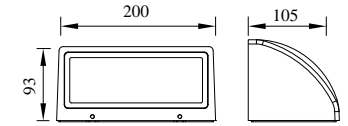

Model	LED	Power	Rated flux	Material	Diffuser	Color	Kelvin	Units	PVP
B-003055	OSRAM	9W	896 LM	Aluminium	Glass	■ Urban grey	3000K	12	63,51€