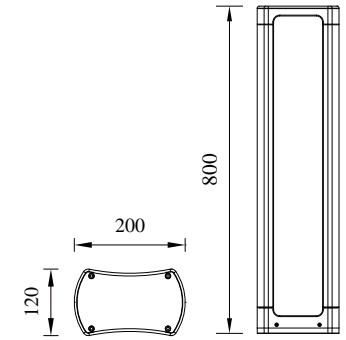

WINDOWS

Model	LED	Power	Rated flux	Material	Diffuser	Color	Kelvin	Units	PVP
P-003121-80	CREE	9W	359 LM	Aluminium	Glass	■ Urban grey	3000K	4	185,79€