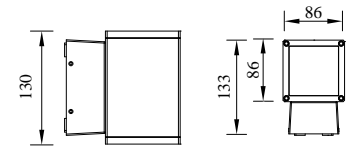

TOWER

Model	LED	Power	Rated flux	Material	Diffuser	Color	Kelvin	Units	PVP
B-803471	CREE	9W	475 LM	Aluminium	Glass	■ Urban grey	3000K	12	77,02€

TOWER

Model	LED	Power	Rated flux	Material	Diffuser	Color	Kelvin	Units	PVP
B-803472	CREE	13W	737 LM	Aluminium	Glass	■ Urban grey	3000K	10	98,06€