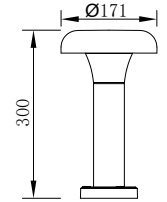

Model	LED	Power	Rated flux	Material	Diffuser	Color	Kelvin	Units	PVP
P-033243-30	OSRAM	12W	585 LM	Aluminium	PC	■ Anthracite Grey	3000K	8	99,30€