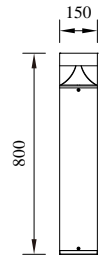

Model	LED	Power	Rated flux	Material	Diffuser	Color	Kelvin	Units	PVP
P-003240-80	OSRAM	12W	811 LM	Aluminium	PC	■ Urban grey	3000K	4	212,22€