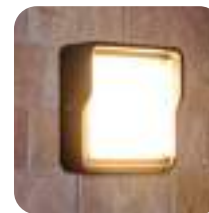

Model	LED	Power	Rated flux	Material	Diffuser	Color	Kelvin	Units	PVP
B-003082	OSRAM	12W	864 LM	Aluminium	PC	■ Anthracite Grey	3000K	10	90,94€