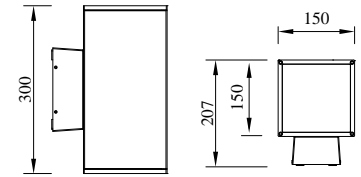

TOWER

Model	LED	Power	Rated flux	Material	Diffuser	Color	Kelvin	Units	PVP
B-803492	CREE	30W	2736 LM	Aluminium	Glass	■ Anthracite Grey	3000K	4	229,42€