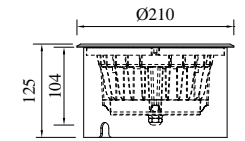

NIZA

Box size

*Opal PC

Model	LED	Power	Rated flux	Material	Diffuser	Color	Kelvin	Units	PVP
M-023523+B	CREE	8W	625 LM	Aluminium Stainless steel	Glass	■ Anthracite Grey	3000K	8	130,83€

NIZA

Box size

Model	LED	Power	Rated flux	Material	Diffuser	Color	Kelvin	Units	PVP
M-013525+B	CREE	17W	1299 LM	Aluminium Stainless steel	Glass	■ Anthracite Grey	3000K	4	174,84€