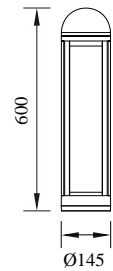

Model	LED	Power	Rated flux	Material	Diffuser	Color	Kelvin	Units	PVP
P-003103RH-60	CREE	9W	359 LM	Aluminium	Glass	■ Anthracite Grey	3000K	4	154,94€