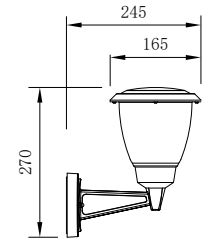

Model	LED	Power	Rated flux	Material	Diffuser	Color	Kelvin	Units	Price
B-003050S	OSRAM	8W	621 LM	Aluminium	PC	■ Urban grey	3000K	12	83,36€