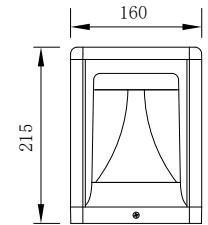

Model	LED	Power	Rated flux	Material	Diffuser	Color	Kelvin	Units	PVP
P-123235	OSRAM	8W	411 LM	Aluminium	PC	■ Anthracite Grey	3000K	8	126,52€