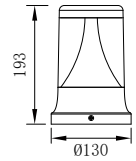

Model	LED	Power	Rated flux	Material	Diffuser	Color	Kelvin	Units	PVP
P-113235	OSRAM	8W	511 LM	Aluminium	PC	■ Anthracite Grey	3000K	12	87,42€