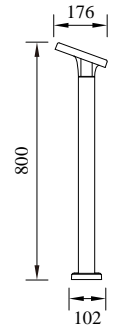

Model	LED	Power	Rated flux	Material	Diffuser	Color	Kelvin	Units	PVP
P-013245-80	Seoul	8W	800 LM	Aluminium	PC	■ Urban grey	3000K	6	113,86€