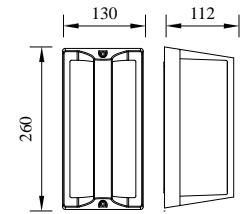

Model	LED	Power	Rated flux	Material	Diffuser	Color	Kelvin	Units	PVP
B-013089	OSRAM	12W	580 LM	Aluminium	PC	■ Urban grey	3000K	12	77,75€