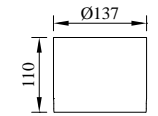

NIZA

Box size

Model	LED	Power	Rated flux	Material	Diffuser	Color	Kelvin	Units	PVP
M-003866+B	CREE	7W	533 LM	Aluminium Stainless steel	Glass	■ Urban grey	3000K	12	73,49€

NIZA

Box size

Model	LED	Power	Rated flux	Material	Diffuser	Color	Kelvin	Units	PVP
M-013523+B	CREE	9W	598 LM	Aluminium Stainless steel	Glass	■ Anthracite Grey	3000K	8	117,87€