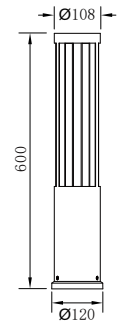

Model	LED	Power	Rated flux	Material	Diffuser	Color	Kelvin	Units	PVP
P-053102-60	CREE	6W	422 LM	Aluminium	Glass	■ Urban grey	3000K	4	110,83€