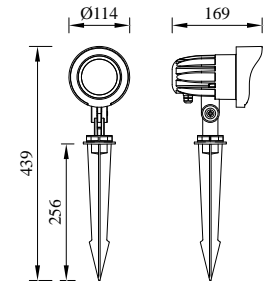

COBRA

Model	LED	Power	Rated flux	Material	Diffuser	Color	Kelvin	Units	PVP
C-003729	CREE	12W	875 LM	Aluminium	Glass	■ Anthracite Grey	3000K	12	91,60€