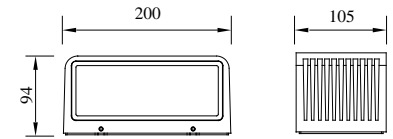

VENUS

Model	LED	Power	Rated flux	Material	Diffuser	Color	Kelvin	Units	PVP
B-003029	OSRAM	17W	1748 LM	Aluminium	Glass	■ Anthracite Grey	3000K	12	95,51€