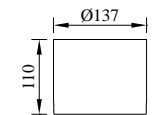

NIZA

Box size

*Opal PC

Model	LED	Power	Rated flux	Material	Diffuser	Color	Kelvin	Units	PVP
M-023523+B	CREE	8W	625 LM	Aluminium Stainless steel	Glass	■ Anthracite Grey	3000K	8	130,83€