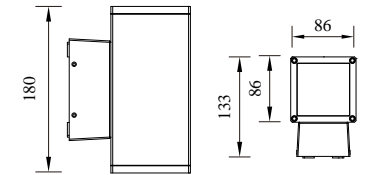

TOWER

Model	LED	Power	Rated flux	Material	Diffuser	Color	Kelvin	Units	PVP
B-803482	CREE	28W	2349 LM	Aluminium	Glass	■ Anthracite Grey	3000K	6	158,91€