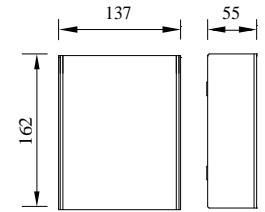

ZEROUNO

Model	LED	Power	Rated flux	Material	Diffuser	Color	Kelvin	Units	PVP
B-003327	OSRAM	11W	995 LM	Aluminium	Glass	■ Anthracite Grey	3000K	16	76,42€