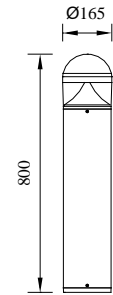

Model	LED	Power	Rated flux	Material	Diffuser	Color	Kelvin	Units	PVP
P-003235RH-80	OSRAM	8W	622 LM	Aluminium	PC	■ Urban grey	3000K	4	198,09€