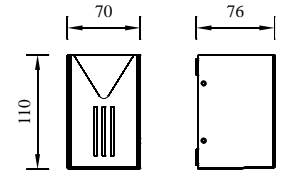

Model	LED	Power	Rated flux	Material	Diffuser	Color	Kelvin	Units	PVP
B-003333	CREE	5W	320 LM	Aluminium	Glass	■ Urban grey	3000K	20	38,47€