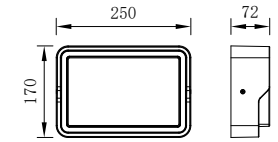

Model	LED	Power	Rated flux	Material	Diffuser	Color	Kelvin	Units	PVP
B-003066	OSRAM	12W	973 LM	Aluminium	PC	■ Urban grey	3000K	10	93,82€