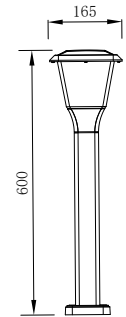

Model	LED	Power	Rated flux	Material	Diffuser	Color	Kelvin	Units	PVP
P-003040S-60	OSRAM	8W	708 LM	Aluminium	PC	■ Urban grey	3000K	4	98,79€