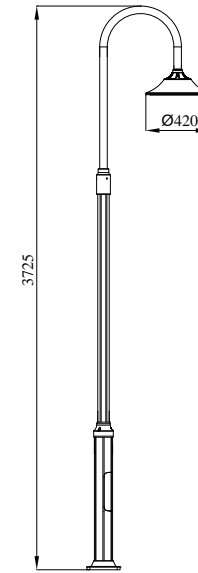

KON

H3-300

Model	LED	Power	Rated flux	Material	Diffuser	Color	Kelvin	Units	PVP
T-025021-48W	OSRAM	48W	4087 LM	Aluminium	PC	■ Anthracite Grey	3000K	1	1119,39€