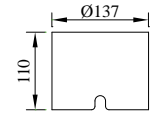

MIJAS

Box size

Model	LED	Power	Rated flux	Material	Diffuser	Color	Kelvin	Units	PVP
M-113526+B	CREE	5W	30 LM	Aluminium	PC	■ Anthracite Grey	3000K	8	88,14€

MIJAS

Box size

Model	LED	Power	Rated flux	Material	Diffuser	Color	Kelvin	Units	PVP
M-123526+B	CREE	6W	42 LM	Aluminium	PC	■ Anthracite Grey	3000K	8	95,35€