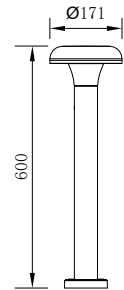

Model	LED	Power	Rated flux	Material	Diffuser	Color	Kelvin	Units	PVP
P-033243-60	OSRAM	12W	585 LM	Aluminium	PC	■ Anthracite Grey	3000K	4	127,02€