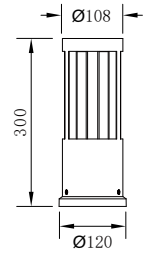

Model	LED	Power	Rated flux	Material	Diffuser	Color	Kelvin	Units	PVP
P-053102-30	CREE	6W	422 LM	Aluminium	Glass	■ Urban grey	3000K	8	85,76€