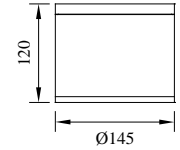

Model	LED	Power	Rated flux	Material	Diffuser	Color	Kelvin	Units	PVP
B-033074	CREE	13W	1045 LM	Aluminium	Glass	■ Matt Black	3000K	8	116,00€