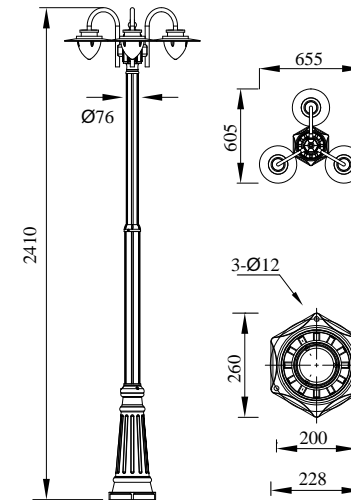

CALAIS

Model	LED	Power	Rated flux	Material	Diffuser	Color	Kelvin	Units	PVP
T-005083-3	CREE	8Wx3	1037 LM	Aluminium	PC	■ Brown	3000K	1	479,29€