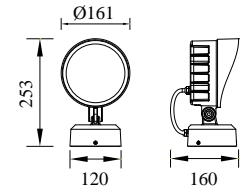

Model	LED	Power	Rated flux	Material	Diffuser	Color	Kelvin	Units	PVP
G-003755L	SEOUL	24W	2234 LM	Aluminium	Glass	■ Urban grey	3000K	8	127,31€