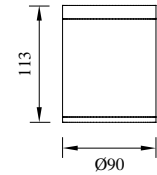

Model	LED	Power	Rated flux	Material	Diffuser	Color	Kelvin	Units	PVP
B-033072	CREE	6W	792 LM	Aluminium	Glass	■ Anthracite Grey	3000K	20	66,52€