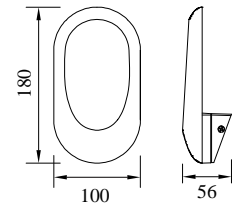

Model	LED	Power	Rated flux	Material	Diffuser	Color	Kelvin	Units	PVP
B-003041	CREE	6W	413 LM	Aluminium	Glass	■ Urban grey	3000K	20	48,36€