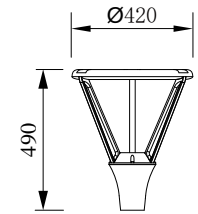

Model	LED	Power	Rated flux	Material	Diffuser	Color	Kelvin	Units	PVP
T-105013-48W	OSRAM	48W	3477 LM	Aluminium	PC	■ Anthracite Grey	3000K	1	457,42€