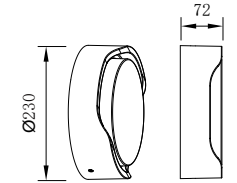

Model	LED	Power	Rated flux	Material	Diffuser	Color	Kelvin	Units	PVP
B-003077	OSRAM	12W	824 LM	Aluminium	PC	■ Urban grey	3000K	10	88,14€