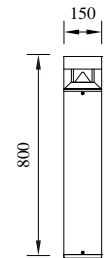

Model	LED	Power	Rated flux	Material	Diffuser	Color	Kelvin	Units	PVP
P-003241-80	CREE	12W	771 LM	Aluminium	PC	■ Urban grey	3000K	4	212,22€