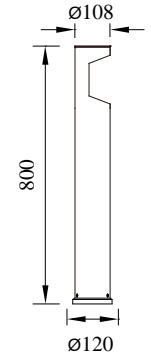

Model	LED	Power	Rated flux	Material	Diffuser	Color	Kelvin	Units	PVP
P-043231-80	CREE	9W	478 LM	Aluminium	Glass	■ Anthracite Grey	3000K	4	146,28€