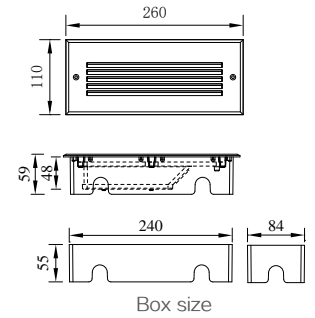

STEP

Box size

Model	LED	Power	Rated flux	Material	Diffuser	Color	Kelvin	Units	PVP
M-003524+B	OSRAM	3.5W	13 LM	Aluminium	Glass	■ Anthracite Grey	3000K	20	53,42€

NERJA

Model	LED	Power	Rated flux	Material	Diffuser	Color	Kelvin	Units	PVP
Q-003867+B	OSRAM	4W	82 LM	Aluminium	Glass	■ Anthracite Grey	3000K	16	75,98€