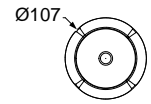

Model	LED	Power	Rated flux	Material	Diffuser	Color	Kelvin	Units	PVP
TD-023008	OSRAM	3W	106 LM	Aluminium	PC	■ Shining Silver ■ Shining Golden ■ Rust	3000K	8	79,05€