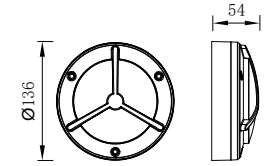

Model	LED	Power	Rated flux	Material	Diffuser	Color	Kelvin	Units	PVP
B-013110	OSRAM	6W	400 LM	Aluminium	PC	■ Urban grey	3000K	28	38,79€