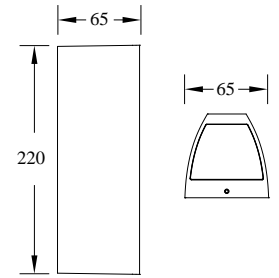

Model	LED	Power	Rated flux	Material	Diffuser	Color	Kelvin	Units	PVP
B-003090L	OSRAM	4.5W	306 LM	Aluminium	Glass & PC	■ Anthracite Grey	3000K	20	54,23€