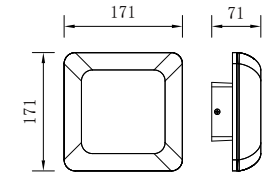

Model	LED	Power	Rated flux	Material	Diffuser	Color	Kelvin	Units	PVP
B-133244	OSRAM	7W	344 LM	Aluminium	PC	■ Anthracite Grey	3000K	12	62,56€