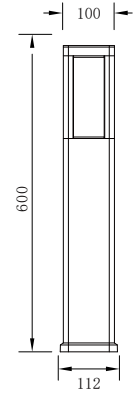

PHARE

Model	LED	Power	Rated flux	Material	Diffuser	Color	Kelvin	Units	PVP
P-123104-60	CREE	6W	450 LM	Aluminium	Glass	■ Urban grey	3000K	4	113,01€

IBERLAMP

GARDEN LIGHT

SLIDE

Model	LED	Power	Rated flux	Material	Diffuser	Color	Kelvin	Units	PVP
B-003337	CREE	9W	533 LM	Aluminium	Glass	■ Anthracite Grey	3000K	18	58,70€