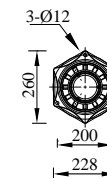

Model	Lampholder	Material	Diffuser	Color	Units	PVP
T-007050-3	E27	Aluminium	PC	■ Urban grey	1	373,36€