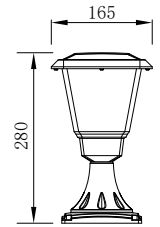

Model	LED	Power	Rated flux	Material	Diffuser	Color	Kelvin	Units	PVP
P-003040S-28	OSRAM	8W	631 LM	Aluminium	PC	■ Urban grey	3000K	8	76,34€