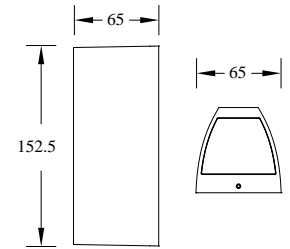

Model	LED	Power	Rated flux	Material	Diffuser	Color	Kelvin	Units	PVP
B-003090	OSRAM	3.5W	267 LM	Aluminium	Glass & PC	■ Urban grey	3000K	20	49,38€