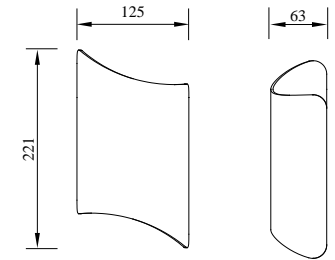

Model	LED	Power	Rated flux	Material	Diffuser	Color	Kelvin	Units	PVP
B-003046	CREE	13W	918 LM	Aluminium	Glass	■ Urban grey	3000K	16	77,67