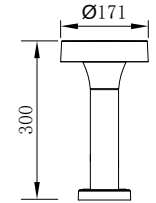

Model	LED	Power	Rated flux	Material	Diffuser	Color	Kelvin	Units	PVP
P-023243-30	OSRAM	12W	585 LM	Aluminium	PC	■ Anthracite Grey	3000K	8	99,30€