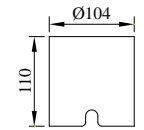

NIZA

Box size

Model	LED	Power	Rated flux	Material	Diffuser	Color	Kelvin	Units	PVP
M-003866+B	CREE	7W	533 LM	Aluminium Stainless steel	Glass	■ Urban grey	3000K	12	73,49€