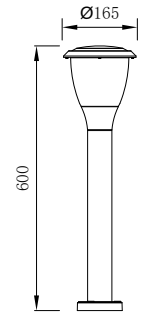

Model	LED	Power	Rated flux	Material	Diffuser	Color	Kelvin	Units	Price
P-003050S-60	OSRAM	8W	657 LM	Aluminium	PC	■ Urban grey	3000K	4	105,84€