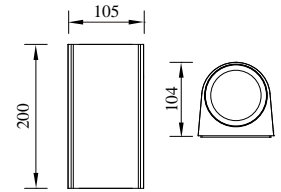

Model	LED	Power	Rated flux	Material	Diffuser	Color	Kelvin	Units	PVP
B-003097	CREE	13W	1118 LM	Aluminium	Glass	■ Anthracite Grey	3000K	12	85,00€