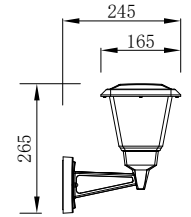

Model	LED	Power	Rated flux	Material	Diffuser	Color	Kelvin	Units	PVP
B-003040S	OSRAM	8W	681 LM	Aluminium	PC	■ Urban grey	3000K	12	76,44€