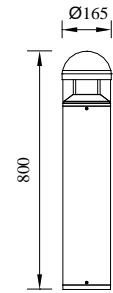

Model	LED	Power	Rated flux	Material	Diffuser	Color	Kelvin	Units	PVP
P-013236RH-80	CREE	8W	398 LM	Aluminium	PC	■ Urban grey	3000K	4	197,50€