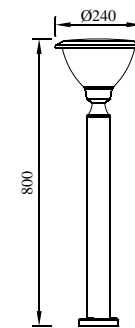

Model	Lampholder	Material	Diffuser	Color	Units	PVP
P-007050-80	E27	Aluminium	PC	■ Urban grey	4	102,30€