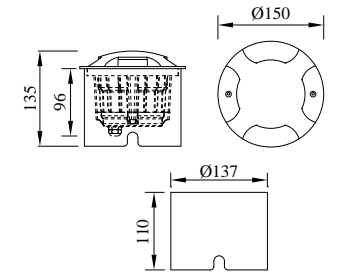

MIJAS

Box size

Model	LED	Power	Rated flux	Material	Diffuser	Color	Kelvin	Units	PVP
M-103526+B	CREE	12W	81 LM	Aluminium	PC	■ Anthracite Grey	3000K	8	102,56€