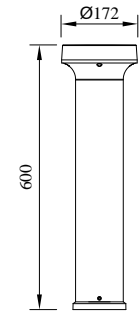

Model	LED	Power	Rated flux	Material	Diffuser	Color	Kelvin	Units	PVP
P-123243-60	OSRAM	13W	752 LM	Aluminium	PC	■ Anthracite Grey	3000K	4	149,83€