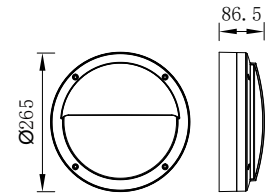

Model	LED	Power	Rated flux	Material	Diffuser	Color	Kelvin	Units	PVP
B-023110M	OSRAM	16W	677 LM	Aluminium	PC	■ Anthracite Grey	3000K	8	100,77€