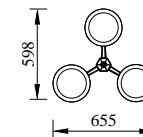

Model	Lampholder	Material	Diffuser	Color	Units	PVP
T-007050-3	E27	Aluminium	PC	■ Urban grey	1	373,36€