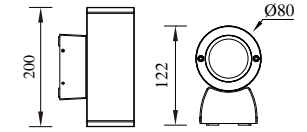

Model	LED	Power	Rated flux	Material	Diffuser	Color	Kelvin	Units	PVP
B-003044	CREE	8W	682 LM	Aluminium	Glass	■ Urban grey	3000K	12	84,01€