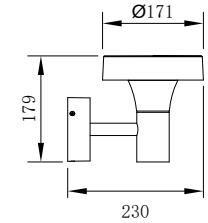

Model	LED	Power	Rated flux	Material	Diffuser	Color	Kelvin	Units	PVP
B-023243	OSRAM	12W	488 LM	Aluminium	PC	■ Anthracite Grey	3000K	8	94,25€