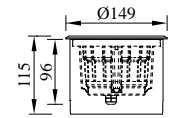

NIZA

Box size

*Opal PC

Model	LED	Power	Rated flux	Material	Diffuser	Color	Kelvin	Units	PVP
M-023523+B	CREE	8W	625 LM	Aluminium Stainless steel	Glass	■ Anthracite Grey	3000K	8	130,83€