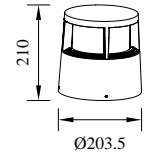

ALEXANDRIA

Model	LED	Power	Rated flux	Material	Diffuser	Color	Kelvin	Units	PVP
P-023281	CREE	13W	560 LM	Aluminium	PC	■ Anthracite Grey	3000K	6	139,86€