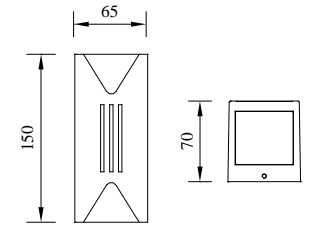

Model	LED	Power	Rated flux	Material	Diffuser	Color	Kelvin	Units	PVP
B-023028	OSRAM	6W	160 LM	Aluminium	Glass	■ Urban grey	3000K	20	48,96€