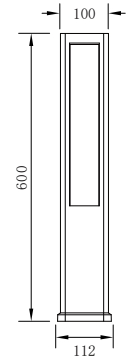

Model	LED	Power	Rated flux	Material	Diffuser	Color	Kelvin	Units	PVP
P-113104-60	CREE	6W	450 LM	Aluminium	Glass	■ Urban grey	3000K	4	113,01€