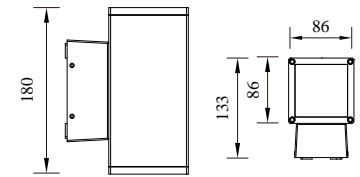

TOWER

Model	LED	Power	Rated flux	Material	Diffuser	Color	Kelvin	Units	PVP
B-803471	CREE	9W	475 LM	Aluminium	Glass	■ Urban grey	3000K	12	77,02€

TOWER

Model	LED	Power	Rated flux	Material	Diffuser	Color	Kelvin	Units	PVP
B-803472	CREE	13W	737 LM	Aluminium	Glass	■ Urban grey	3000K	10	98,06€