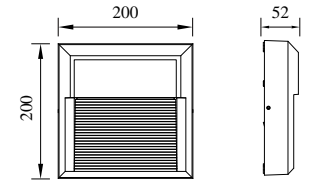

IBERLAMP

WALL RECESSED LIGHT

VALLE

Box size

Model	LED	Power	Rated flux	Material	Diffuser	Color	Kelvin	Units	PVP
Q-013865+B	OSRAM	2.5W	53 LM	Aluminium	PC	■ Urban grey	3000K	40	28,20€

SUNSET

Model	LED	Power	Rated flux	Material	Diffuser	Color	Kelvin	Units	PVP
Q-023381	OSRAM	9W	351 LM	Aluminium	PC	■ Urban grey	3000K	12	82,93€