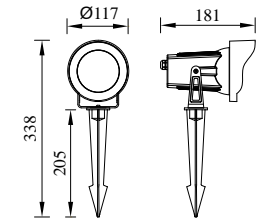

Model	LED	Power	Rated flux	Material	Diffuser	Color	Kelvin	Units	PVP
C-013363	OSRAM	7W	558 LM	Aluminium	Glass	■ Anthracite Grey	3000K	12	66,90€