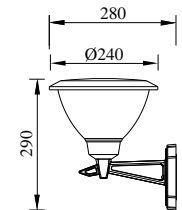

Model	Lampholder	Material	Diffuser	Color	Units	PVP
B-007050	E27	Aluminium	PC	■ Urban grey	8	68,33€