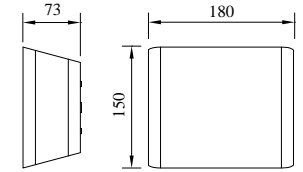

ZEROUNO

Various Luminous Angles
Up & down adjustable various light effect.
brings the diversified light
users can adjust different light effect as desire.