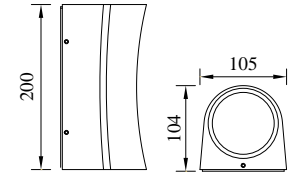

8 437022 443188