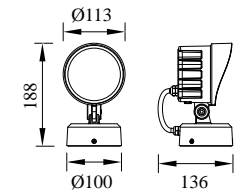

Model	LED	Power	Rated flux	Material	Diffuser	Color	Kelvin	Units	PVP
G-003755S	SEOUL	14W	1353 LM	Aluminium	Glass	■ Urban grey	3000K	12	98,90€