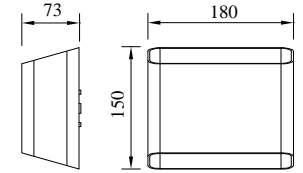

ZEROUNO

Various Luminous Angles
Up & down adjustable various light effect.
brings the diversified light
users can adjust different light effect as desire.